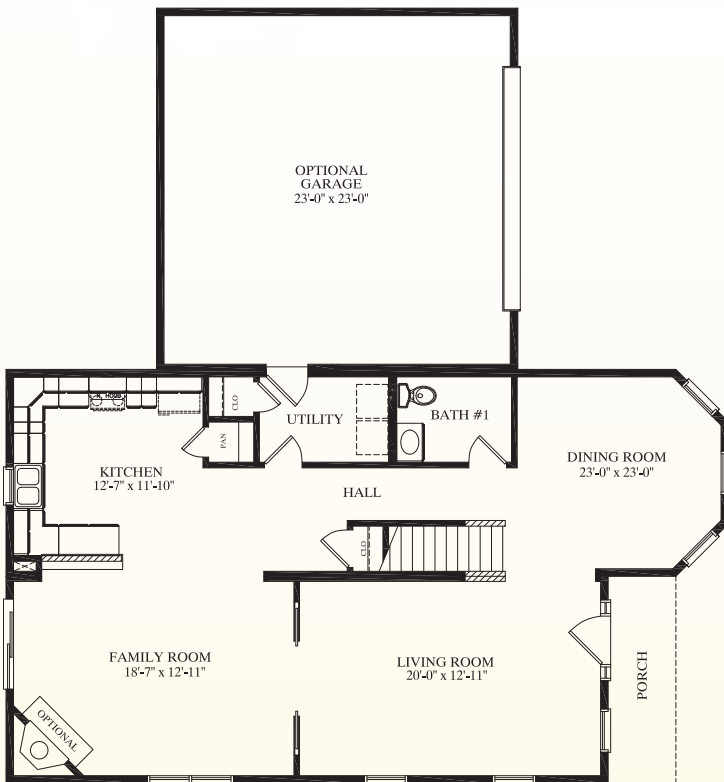

Meadowbrook 2

1198 Sq. Ft. Living Area 1st Fl

1198 Sq. Ft. Living Area 2nd Fl

576 Sq. Ft. Garage

27'6 x 48' + 24' x 24' Garage

200 Custom Avenue
Middleburg, PA 17842
Phone 888-553-1414
Fax 570-837-8944

www.custombuildingsystems.net