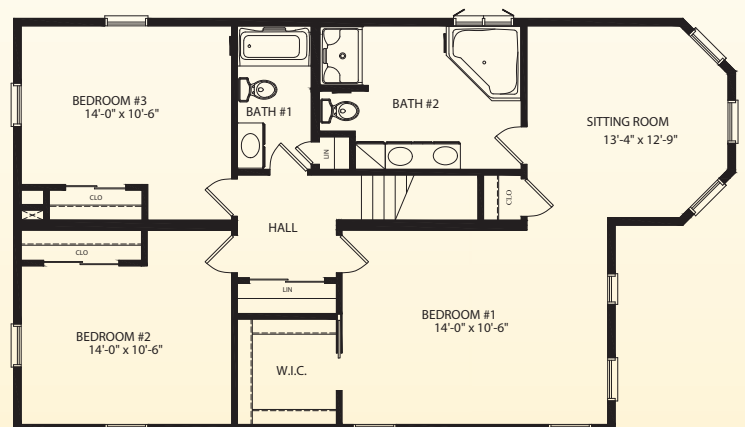

Meadowbrook 2

1198 Sq. Ft. Living Area 1st Fl

1198 Sq. Ft. Living Area 2nd Fl

576 Sq. Ft. Garage

27'6 x 48' + 24' x 24' Garage

200 Custom Avenue
Middleburg, PA 17842
Phone 888-553-1414
Fax 570-837-8944

www.custombuildingsystems.net